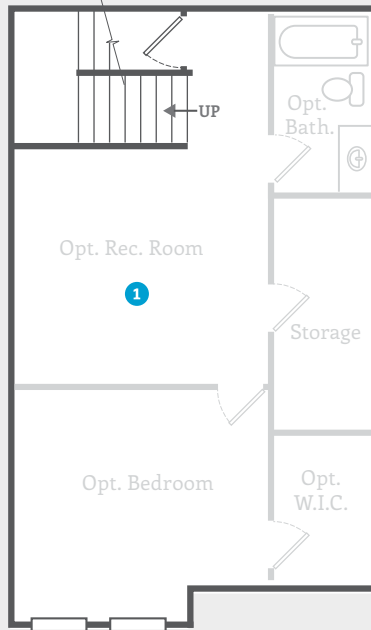

2370 SQUARE FEET

1714 Fin. | 656 Unfin.

3-BEDROOMS | 2.5 BATHS

2-CAR GARAGE

Basement

- 1 Options For Finishing Basement
- 2 Included Sun Tunnel
- 3 Optional Linen Shelves Or Cabinets

First Floor

Second Floor