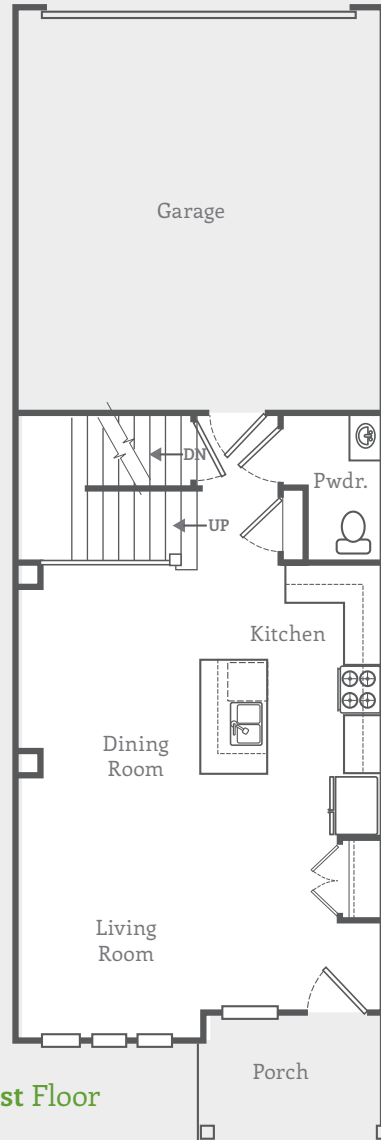

2370 SQUARE FEET

1714 Fin. | 656 Unfin.

3-BEDROOMS | 2.5 BATHS

2-CAR GARAGE

Basement

- 1 Options For Finishing Basement
- 2 Included Sun Tunnel
- 3 Optional Linen Shelves Or Cabinets

First Floor

Second Floor